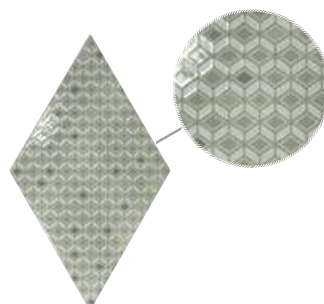

PATTERN MIST GREEN*
22763 **EQ-20S**