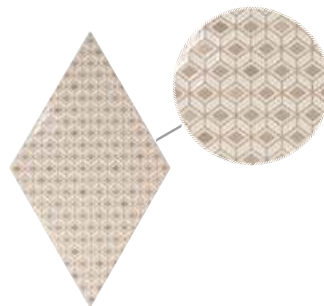

PATTERN GREY*
22761 EQ-20S

WALL DARK GREY
22751 EQ-14

Rhombus Wall Light Grey, Dark Grey / Bambú Grey
15,2 x 26,3 cm · 6 1/2" x 11"

WALL CREAM
22749 **EQ-14**

BAMBÚ CREAM*
22754 **EQ-20S**

PATTERN CREAM*
22759 **EQ-20S**