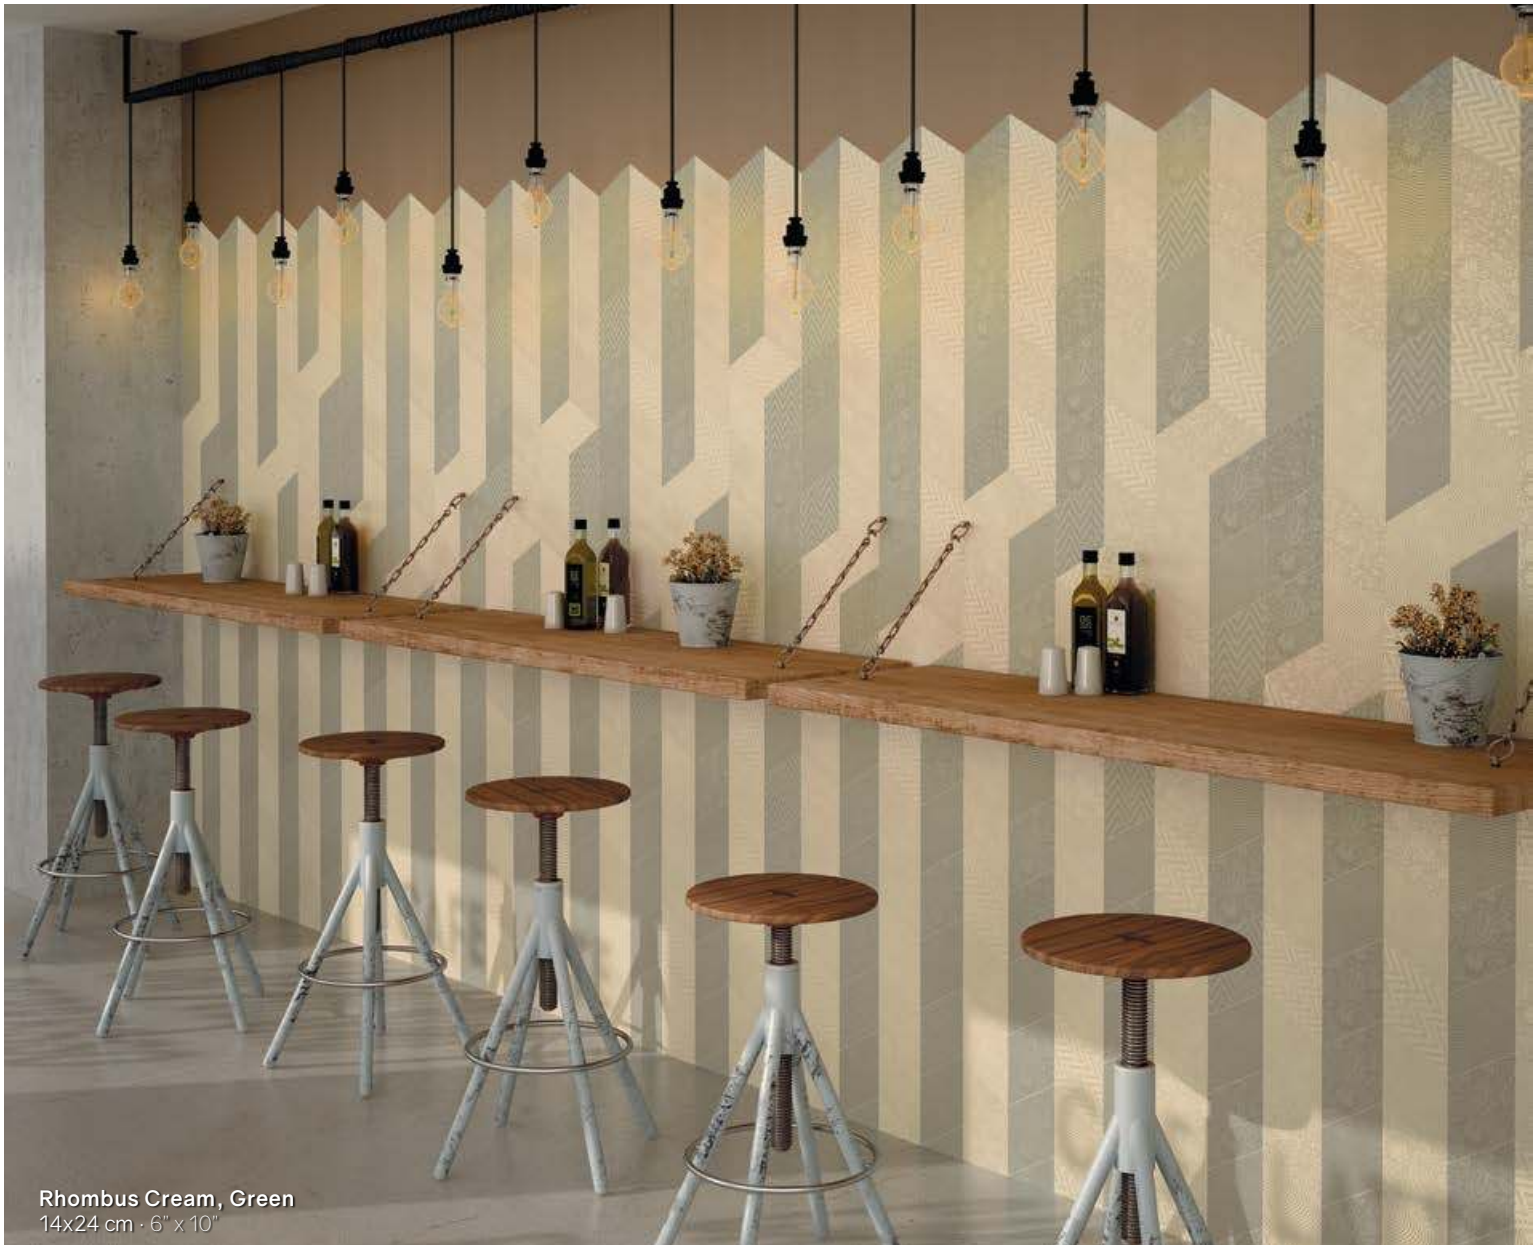

* This product is made up of different designs that are randomly mixed in the box.

RED *
21312 EQ-14  R10

VIOLET *
21313 EQ-14  R10

GREEN *
21311 EQ-14  R10

Rhombus Cream, Green
14x24 cm · 6" x 10"

Rhombus Wall