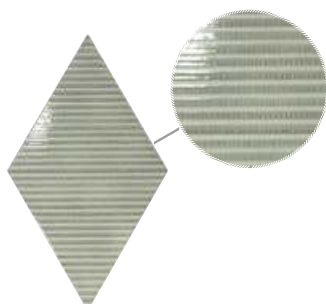

BAMBÚ MIST GREEN*
22758 **EQ-20S**