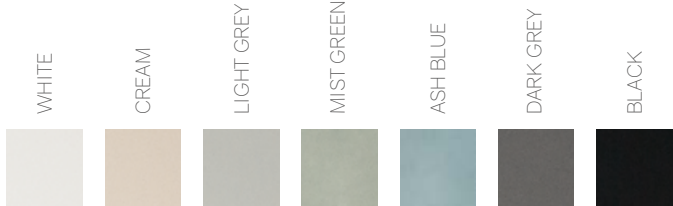

TAUPE*
21292 **EQ-14** 

LIGHT GREY SMOOTH
22691 **EQ-14**

DARK GREY SMOOTH
22692 **EQ-14**

BLACK SMOOTH
22693 **EQ-14**

LIGHT GREY*
21290 **EQ-14** 

DARK GREY*
21293 **EQ-14** 

BLACK*
21295 **EQ-14** 

Gama de colores:
Range of colours:
14x24 cm

* This product is made up of different designs that are randomly mixed in the box.

RED *
21312 EQ-14  R10

VIOLET *
21313 EQ-14  R10

GREEN *
21311 EQ-14  R10

Rhombus Cream, Green
14x24 cm · 6" x 10"

Rhombus Wall