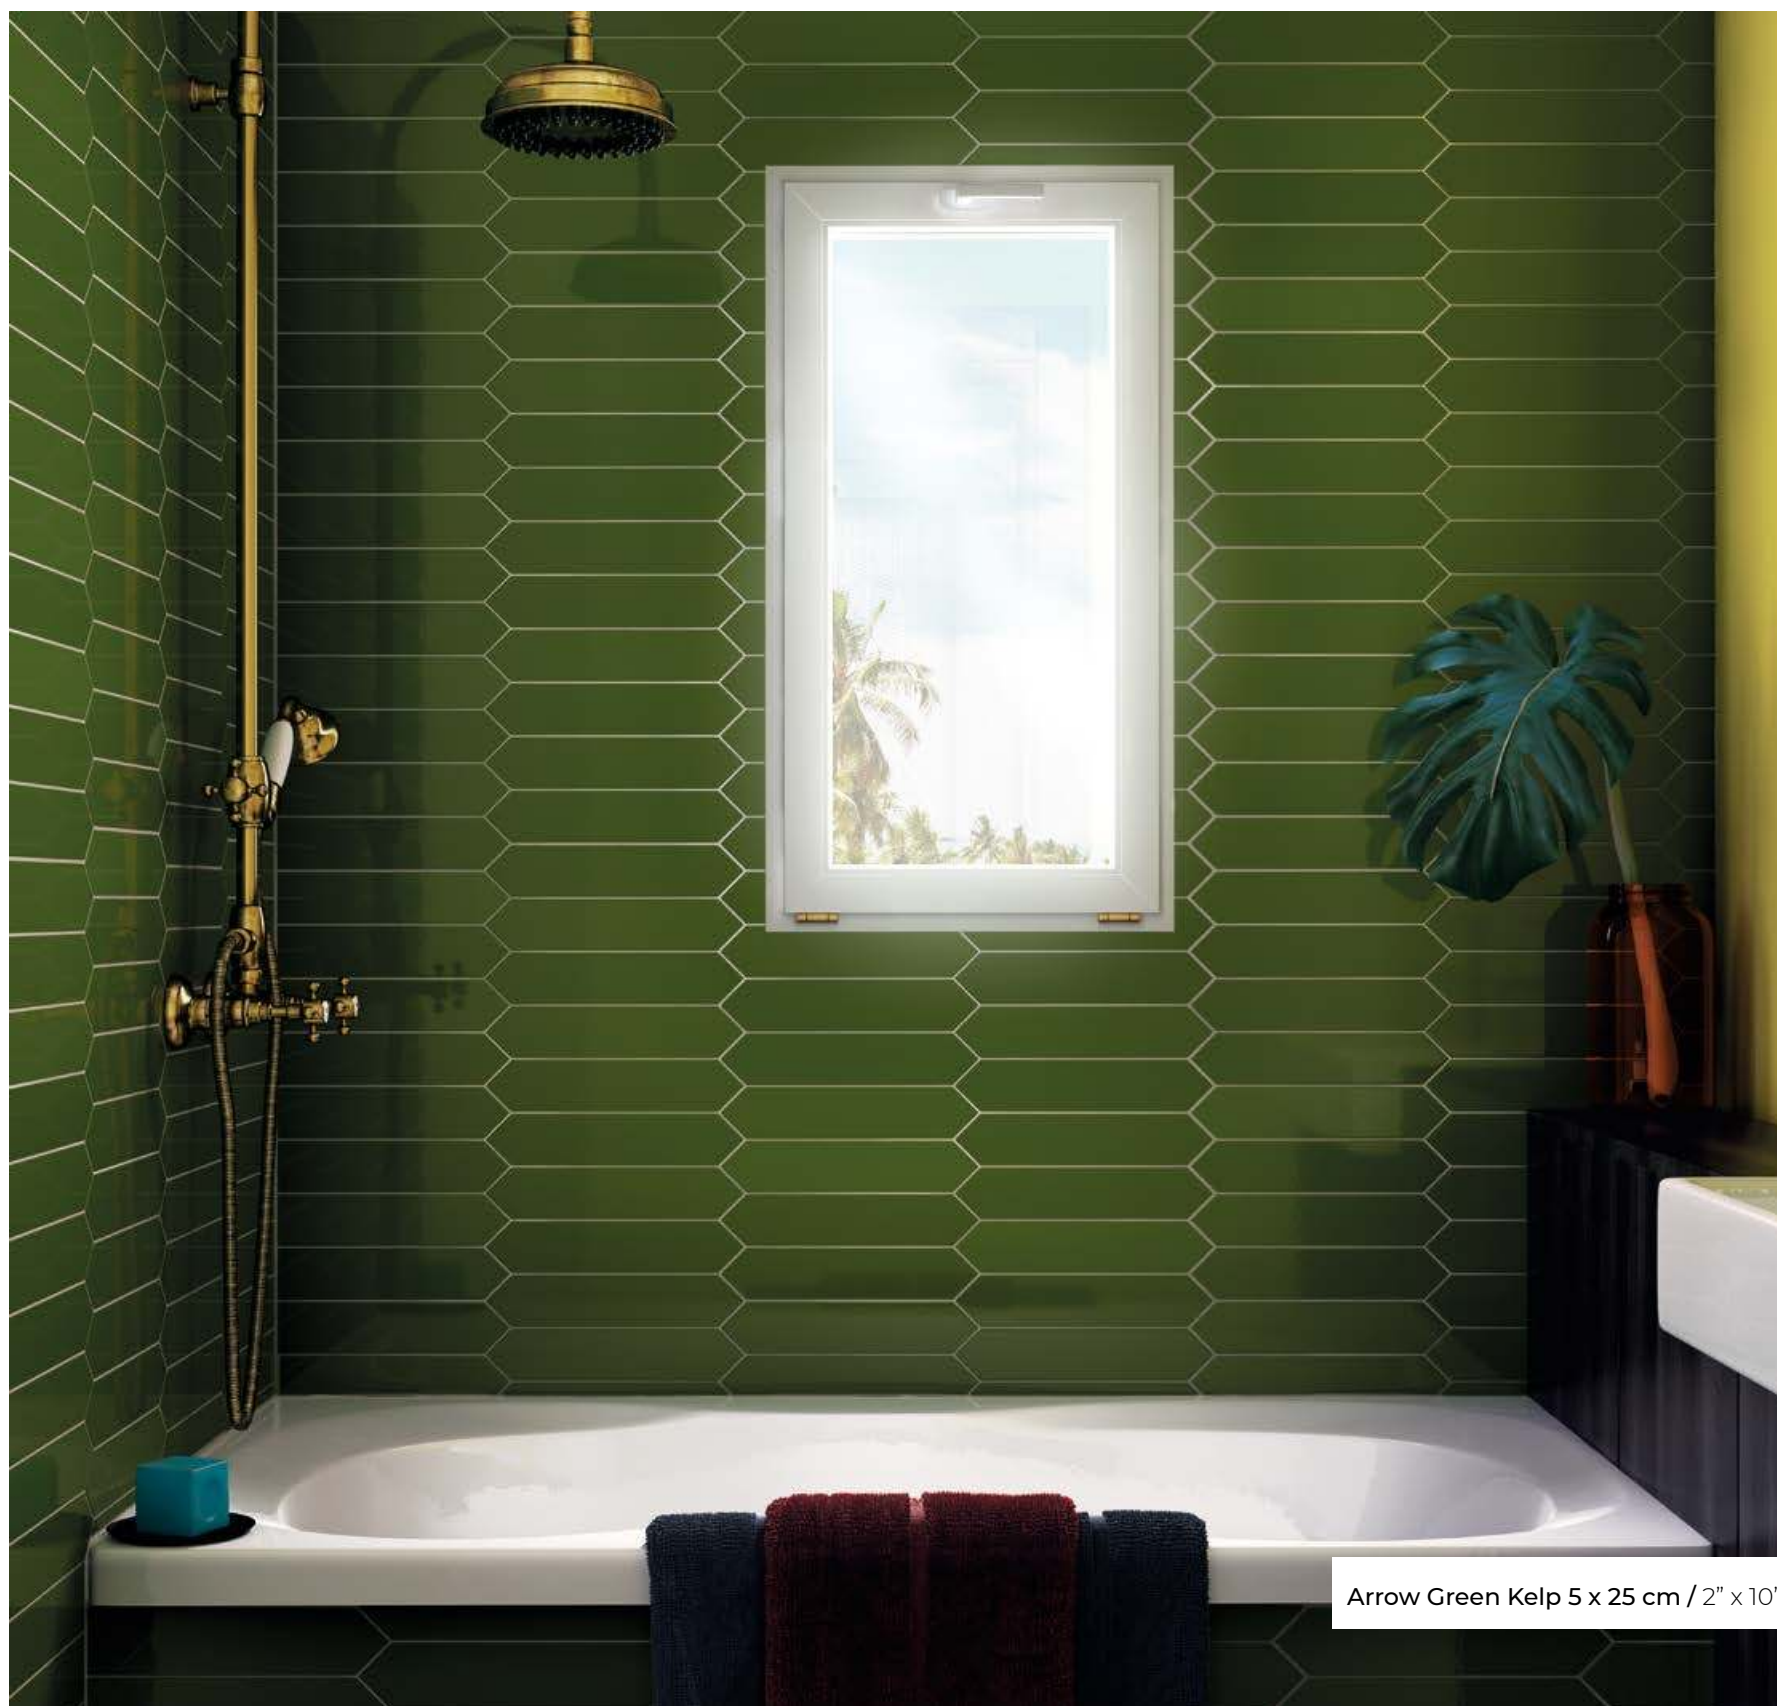

inspiration  
**gallery**

Arrow Blue Velvet 5 x 25 cm / 2" x 10"

Arrow Black 5 x 25 cm / 2" x 10"

Arrow Blue Canard 5 x 25 cm / 2" x 10"

Arrow Adriatic Blue 5 x 25 cm / 2" x 10" Stromboli White 9,2 x 36,8 cm / 3⅓" x 14½"

Arrow Apple 5 x 25 cm / 2" x 10"

Arrow Blush Pink 5 x 25 cm / 2" x 10" Stromboli Rose Freeze 9,2 x 36,8 cm / 3½" x 14½"

Arrow Quicksilver 5 x 25 cm / 2" x 10"

Arrow Green Halite 5 x 25 cm / 2" x 10"

Arrow Gardenian Cream 5 x 25 cm / 2" x 10"

Arrow Coffee 5 x 25 cm / 2" x 10"

Arrow Green Kelp 5 x 25 cm / 2" x 10"