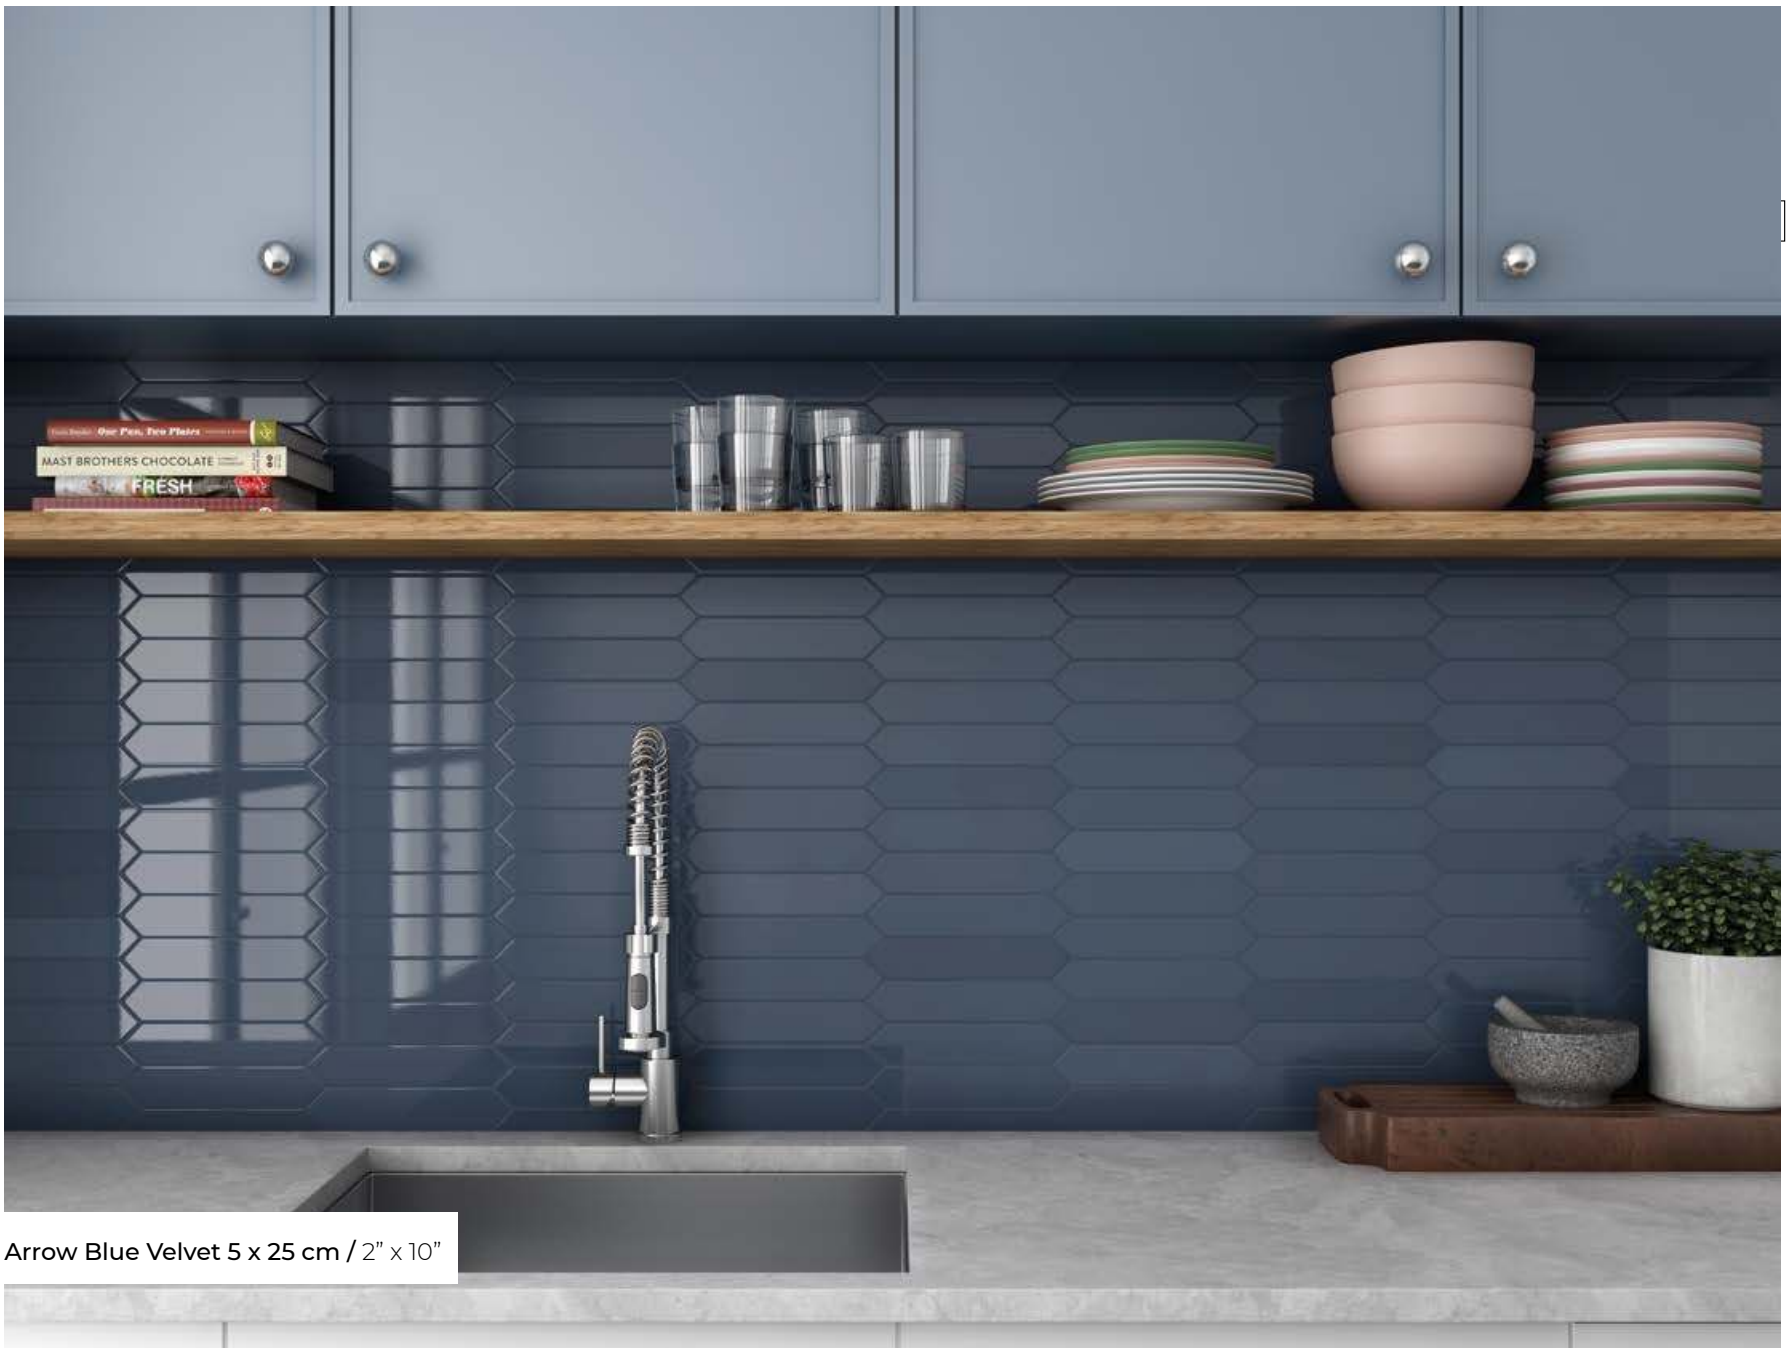

inspiration
gallery

Arrow Blue Velvet 5 x 25 cm / 2" x 10"