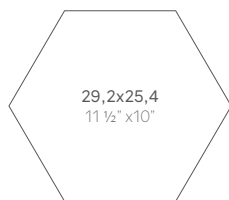

Urban 20x20 cm / 8" x 8" · 29,2x25,4 cm / 11 1/2" x 10"

Porcelánico · Porcelain tile

(*) Variedad gráfica.

Shade variation.

* Venta por pieza
Sale by piece

Gama de colores:
Range of colours:
20x20 cm / 29,2x25,4